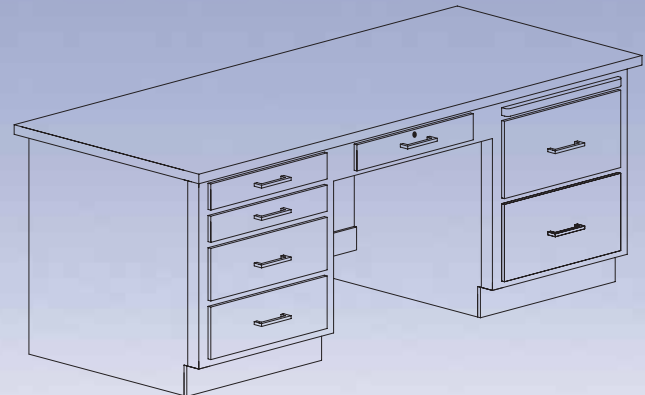

Traditional Desk

Base constructed of solid maple framing with birch plywood panel sides and back utilizing mortise and tenon joint construction. Base includes seven drawers (two of which are file), modesty panel, pull-out writing shelf, and lock on center drawer. All drawers are constructed using dovetail construction. Top constructed of 1-3/4" maple. Finish consists of sealer and multiple coats of lacquer. Overall size: 60" or 72"W x 30"D x 30"H

ID-530 60"W Traditional Desk

ID-630 72"W Traditional Desk