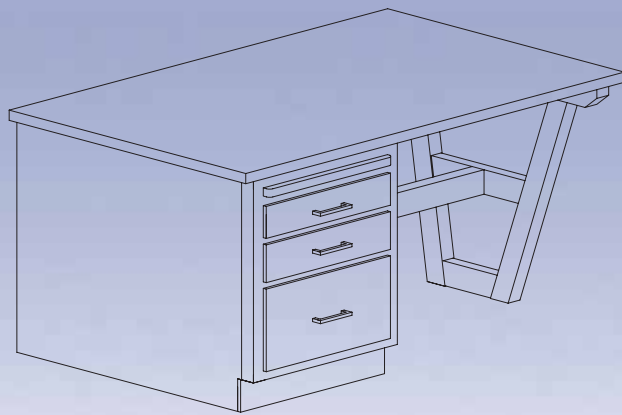

Planning and Layout Bench

Pedestal constructed of solid maple framing with birch plywood panels sides and back. A-Frame leg with truss bar is solid maple using mortise and tenon joint construction with draw bolt reinforcement. Right pedestal has four drawers (14"W x 24"D x 4"H), four drawers (31"W x 24"D x 2"H), one file drawer (14"W x 24"D x 10"H), all of which use dovetail joint construction. All drawers have masterkeyed cylinder locks. Finish consists of sealer and multiple coats of lacquer. Top is 1-1/4" almond plastic laminate. Overall size: 72"W x 30"D x 37"H.

PLB-201 **Planning & Layout Bench**

Planning and Desk Unit

Pedestal constructed of solid maple framing with birch plywood panels sides and back. A-Frame leg with truss bar is solid maple using mortise and tenon joint construction with draw bolt reinforcement. Right pedestal has four drawers (13-5/8"W x 24-3/4"D x 4-1/4"H), and four drawers (31"W x 24-3/4"D x 2"H), all of which use dovetail joint construction. All drawers have masterkeyed cylinder locks. Finish consists of sealer and multiple coats of lacquer. Top is 1-1/4" almond plastic laminate. Overall size: 72"W x 30"D x 30"H.

PLB-30H **Planning & Layout Bench**

Instructor's Desk

Constructed of solid maple framing with birch plywood panels on sides and back. Pedestal includes three drawers: top (13-1/2"W x 18"D x 2"H), center (13-1/2"W x 18"D x 3"H), and bottom (13-1/2"W x 18"D x 10"H). All drawers constructed using dovetail construction. Finish consists of sealer and multiple lacquer applications. Unit includes pull out writing board and masterkeyed locks. Top is constructed of 1-1/4" almond plastic laminate. Overall size: 48"W x 30"D x 30"H.