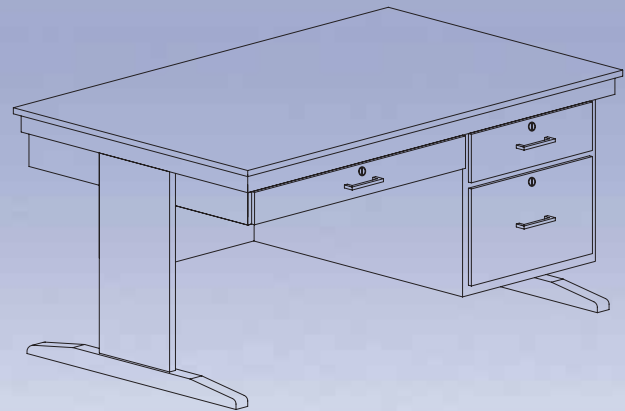

Instructor's Desk

Constructed of solid maple framing with birch plywood panels on sides and back. Legs are solid maple with shallow drawer (23"W x 14"D x 2"H). Drawer box consists of two drawers: top (12"W x 24"D x 4"H) and lower (12"W x 24"D x 10"H). All drawers constructed using dovetail joint construction. Finish consists of sealer and multiple lacquer applications. Unit includes pull out writing board, modesty panel, and masterkeyed locks. Top is constructed of 3/4" Fiberesin and can be fixed or adjustable. Overall size: 48"W x 30"D x 30"H.

ID-740   **Instructor's Desk with Fixed Top**
ID-740A   **Instructor's Desk with Adjustable Top**